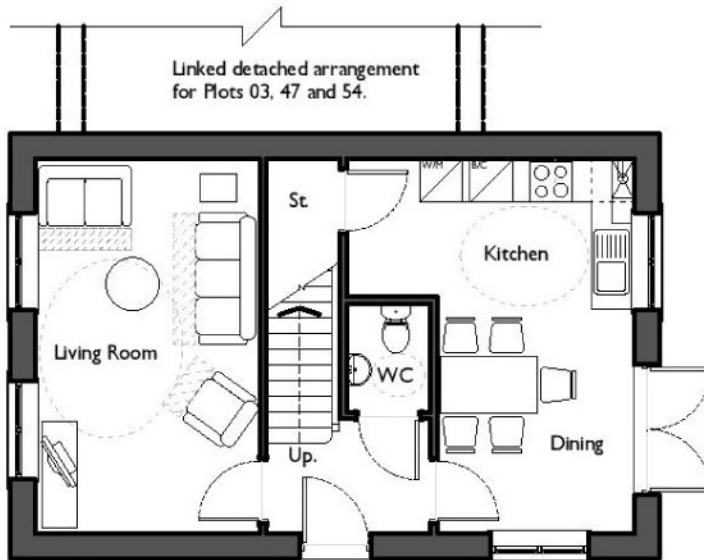

# The Welbeck Three Bedroom Link Home

- Three generous bedrooms
- Attractive open 'L' shaped dining kitchen
- Lounge bring in much open light
- Delightful design
- French doors from the dining room
- Central entrance hallway
- Stunning family accommodation

N.B Plots 03 & 54 mirrored.

Ground Floor		
Entrance Hallway		
W.C.	4'11 x 3'7	1.5 x 1.10m
Lounge	17'1 x 9'10	5.20 x 3.0m
Dining Area	8'10 x 7'10	2.70 x 2.40m
Kitchen	13'1 x 9'2	4.0 x 2.80m

First Floor		
Landing		
Bedroom One	10'10 x 9'10	3.30 x 3.0m
Bedroom Two	10'2 x 8'10	3.1 x 2.7m
Bedroom Three	10'2 x 7'10	3.1 x 2.4m
Bathroom	6'7 x 5'7	2.0 x 1.7m

(Approximate dimensions)